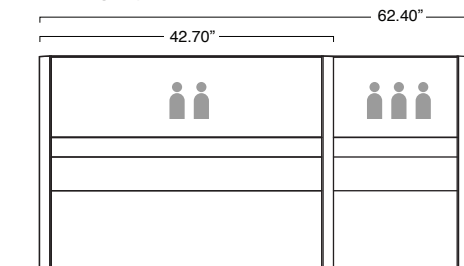

Seating Options