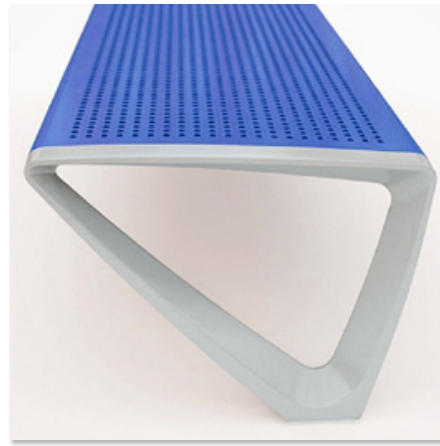

The Moe bench is characterized by its modern and innovative design, making it an ideal fit for urban and corporate furniture settings. With its aluminum components and perforated sheet seats this line does not go unnoticed - highlighting harmonious functionality and beauty.

The Moe bench is available with or without backrest support in stainless steel or Cold Rolled Steel with e-coating treatment guaranteeing corrosion resistance and durability.

---

NOMEN Design specializes in the design, development and production of urban and corporate furniture and equipment. Our site furnishings are created with a focus on design quality, and harmony with the environment.

Bench for indoor or outdoor use available as 2 and 3 seats with or without a backrest.

**MATERIALS**

Cold Rolled Carbon Steel

Custom colors available upon request

Stainless Steel

Cast Aluminum

**DIMENSIONS**

Seating Options

**SPECIFICATIONS**

Backed and backless bench system for indoor and outdoor environments. Available in two or three seat configurations.

**MATERIALS**

Cast aluminum legs. Seat and backs available in either cold rolled carbon steel or stainless steel ANSI 304.