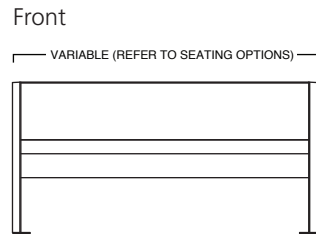

Bench for indoor or outdoor use available as 2 and 3 seats with or without a backrest.

**MATERIALS**

Cold Rolled Carbon Steel

Custom colors available upon request

Stainless Steel

Cast Aluminum

**DIMENSIONS**