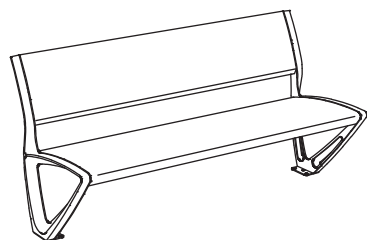

Bench for indoor or outdoor use available as 2 and 3 seats with or without a backrest.

**MATERIALS**

Cold Rolled Carbon Steel

Custom colors available upon request

Stainless Steel

Cast Aluminum

**DIMENSIONS**

Seating Options

**SPECIFICATIONS**

Backed and backless bench system for indoor and outdoor environments. Available in two or three seat configurations.

**MATERIALS**

Cast aluminum legs. Seat and backs available in either cold rolled carbon steel or stainless steel ANSI 304.