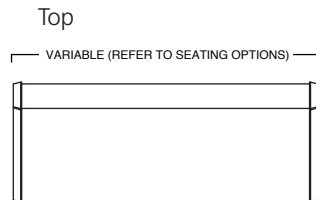

Bench for indoor or outdoor use available as 2 and 3 seats with or without a backrest.

**MATERIALS**

Cold Rolled Carbon Steel

Custom colors available upon request

Stainless Steel

Cast Aluminum

**DIMENSIONS**