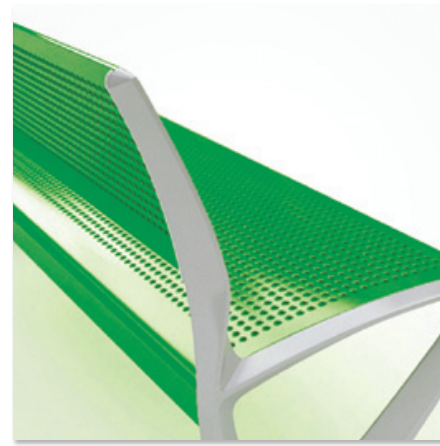

The Moe bench is characterized by its modern and innovative design, making it an ideal fit for urban and corporate furniture settings. With its aluminum components and perforated sheet seats this line does not go unnoticed - highlighting harmonious functionality and beauty.

The Moe bench is available with or without backrest support in stainless steel or Cold Rolled Steel with e-coating treatment guaranteeing corrosion resistance and durability.

---

NOMEN Design specializes in the design, development and production of urban and corporate furniture and equipment. Our site furnishings are created with a focus on design quality, and harmony with the environment.

Bench for indoor or outdoor use available as 2 and 3 seats with or without a backrest.

**MATERIALS**

Cold Rolled Carbon Steel

Custom colors available upon request

Stainless Steel

Cast Aluminum

**DIMENSIONS**

Seating Options

**SPECIFICATIONS**

Backed and backless bench system for indoor and outdoor environments. Available in two or three seat configurations.

**MATERIALS**

Cast aluminum legs. Seat and backs available in either cold rolled carbon steel or stainless steel ANSI 304.