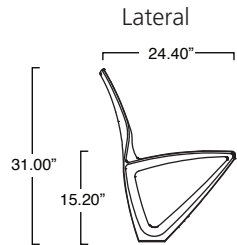

Bench for indoor or outdoor use available as 2 and 3 seats with or without a backrest.

**MATERIALS**

Cold Rolled Carbon Steel

Custom colors available upon request

Stainless Steel

Cast Aluminum

**DIMENSIONS**