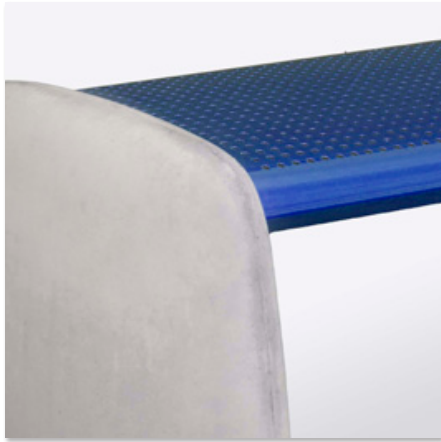

Poble

MATERIALS

Cold Rolled Carbon Steel

Custom colors available upon request

Stainless Steel

DIMENSIONS

Seating Options

SPECIFICATIONS

Modular flat bench system for indoor or outdoor environments. Available in two and three seat configurations.

MATERIALS

Cast concrete legs. Seat available in cold rolled carbon steel, stainless steel ANSI 304.

FINISHES

Concrete:
Sealed concrete

Cold Rolled Carbon Steel:

Electro-coated with corrosion resistant epoxy and finished with a thermosetting polyester powder topcoat.

Stainless Steel ANSI 304:

Available in brushed or shot blasted finish.

MOUNTING

Freestanding.

WARRANTY

Products are warranted against defects in material or workmanship for three years from the date of shipment. The warranty does not apply to damage resulting from vandalism, neglect, accident, misuse, tampering, or modification.

PRICING

Pricing information available on www.nomendesign.com

NOMEN USA: 317.588.1182

SALES@NOMENDESIGN.COM

WWW.NOMENDESIGN.COM