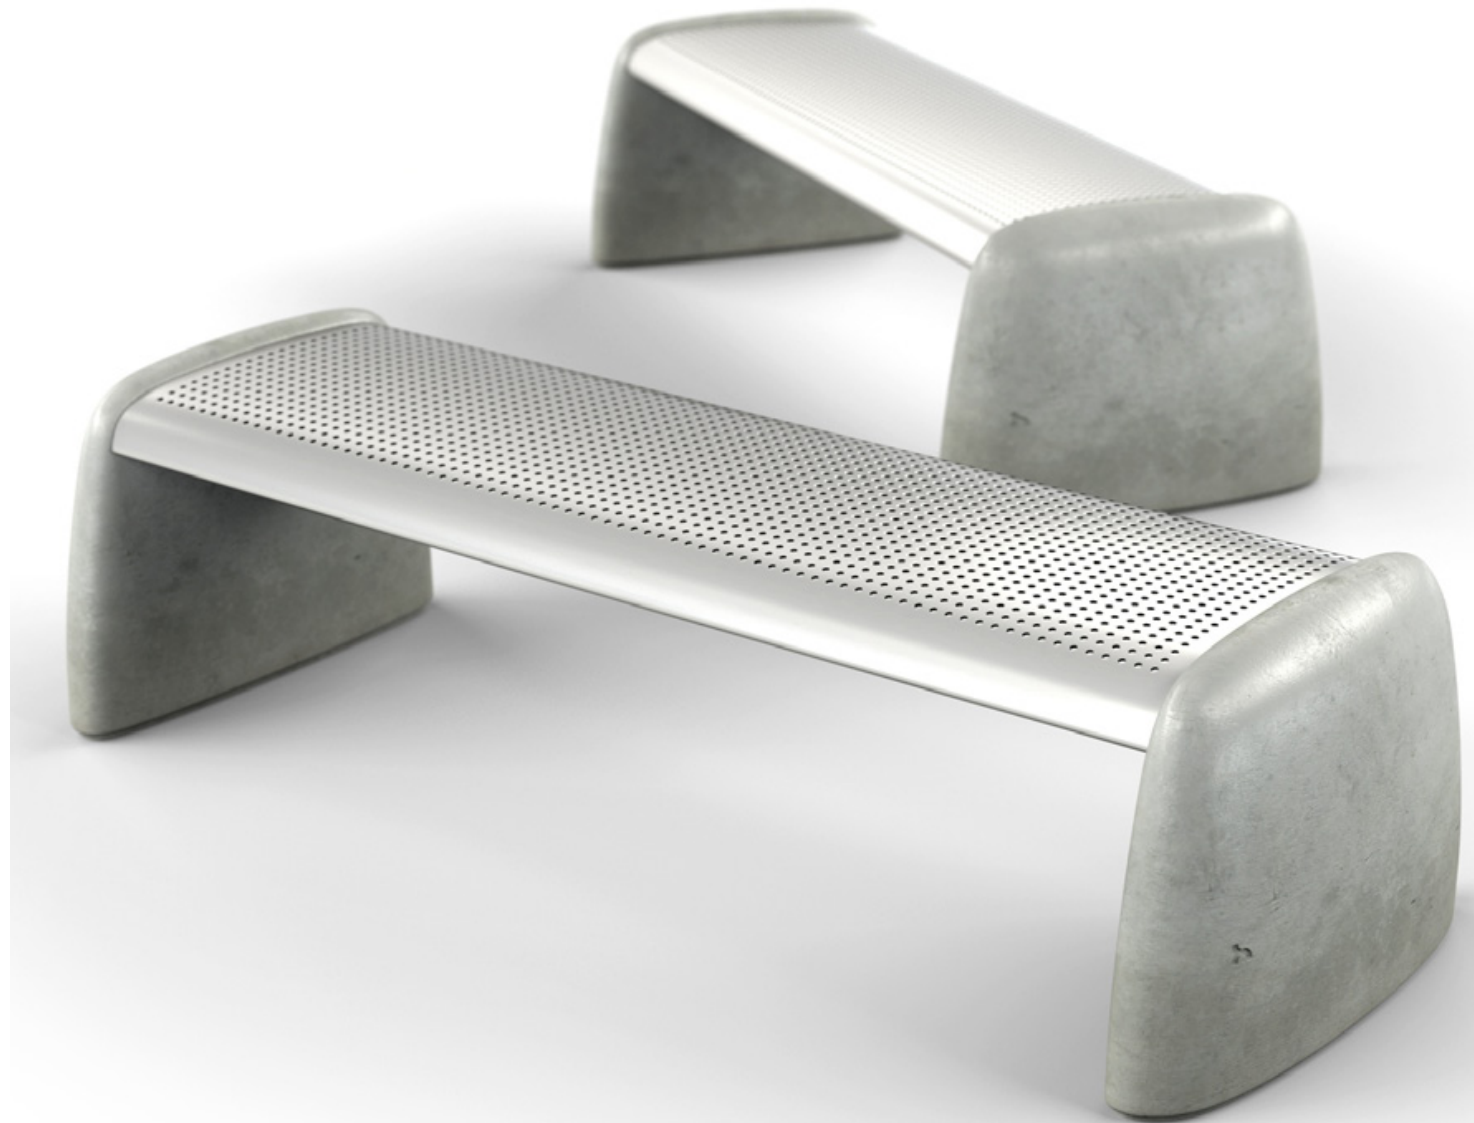

Pebble

The Pebel bench has a robust design combined with concrete, making it a simply outstanding product. Developed as urban furniture for high traffic public spaces, its concrete supports, in conjunction with a perforated steel sheet bench create an extremely durable product that remains visually appealing.

In the stainless steel version, the Pebel bench stands out as the anti-vandal bench par excellence and it is totally rust free.

In all variations, the Pebel line becomes the exemplary urban and quintessential park bench.

NOMEN Design specializes in the design, development and production of urban and corporate furniture and equipment. Our site furnishings are created with a focus on design quality, and harmony with the environment.

Bench for outdoor use available as 2 and 3 seats.